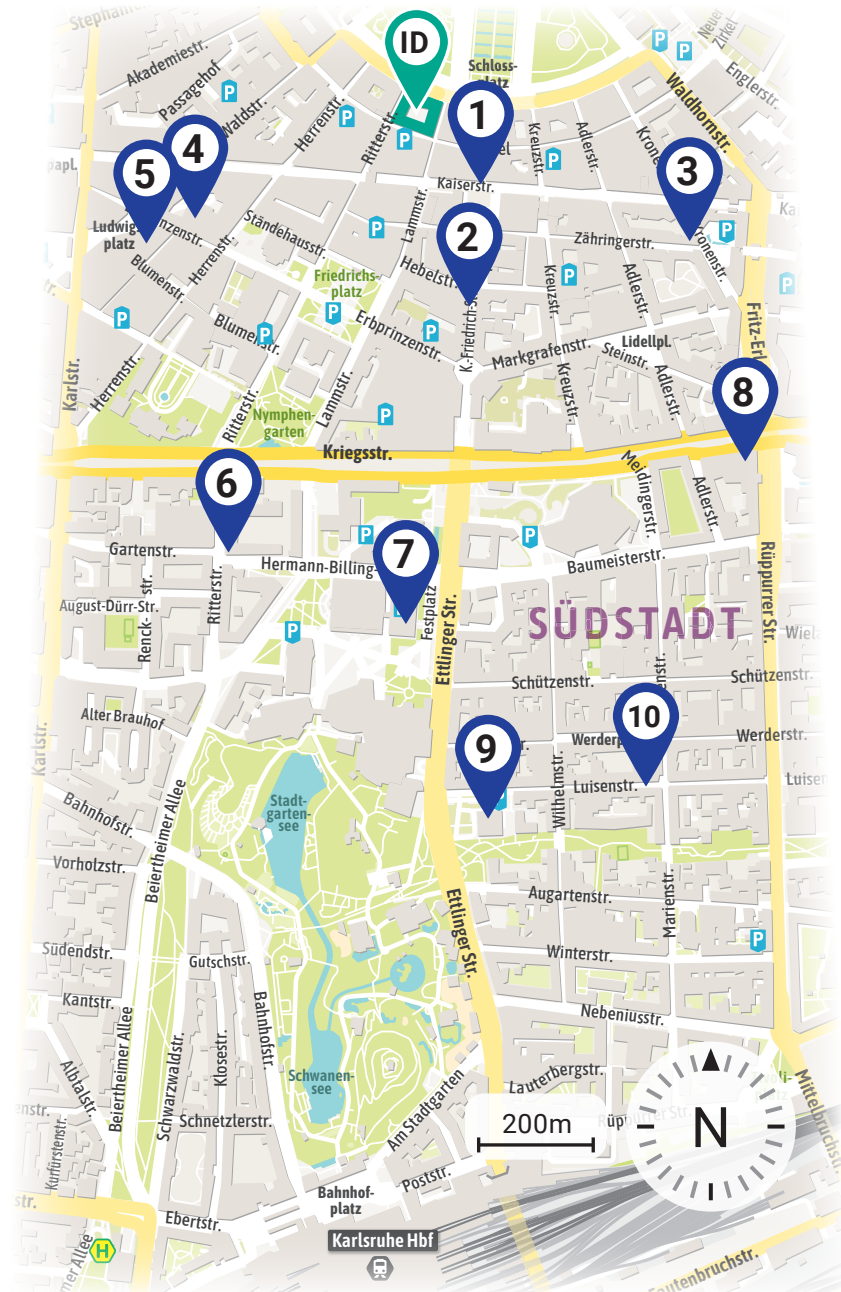

1 Hotel am Markt

Kaiserstraße 76
76133 Karlsruhe
+49 (0)721 919980
info@hotelammarkt.de
www.hotelammarkt.de

2 Hotel Kaiserhof

Karl-Friedrich-Straße 12
76133 Karlsruhe
+49 (0)721 91700
info@hotelkaiserhof-ka.de
<https://hotelkaiserhof-ka.de>

3 Pension Stadtmitte

Zähringerstrasse 72
76133 Karlsruhe
+49 (0)721 50449420
info@pensionstadtmittle.de
<https://pensionstadtmittle.de>

4 Hotel Erbprinzenhof

Erbprinzenstraße 26
76133 Karlsruhe
+49 (0)721 23890
info@hotel-erbprinzenhof.de
www.hotel-erbprinzenhof.de

5 Alfa Hotel

Bürgerstr. 4
76133 Karlsruhe
+49 (0)721 29926
info@alfa-karlsruhe.de
www.alfa-karlsruhe.com

6 Hotel Motel One Karlsruhe

Kriegsstr. 25
76133 Karlsruhe
+49 (0)721 1812980
karlsruhe@motel-one.com
<https://www.motel-one.com/de/hotels/karlsruhe/>

7 Novotel Karlsruhe City

Festplatz 2
76137 Karlsruhe
+49 (0)721 35260
h5400@accor.com
<https://all.accor.com/hotel/5400/index.de.shtml>

8 Achat Hotel Karlsruhe City

Mendelssohnplatz
76131 Karlsruhe
+49 (0)721 37170
reservation.karlsruhe@achat-hotels.com
<https://achat-hotels.com/hotels/karlsruhe-city>

9 Leonardo Hotel Karlsruhe

Ettlinger Straße 23
76137 Karlsruhe
+49 (0)721 37270
info.karlsruhe@leonardo-hotels.com
<https://www.leonardo-hotels.de/karlsruhe>

10 Hotel Barbarossa

Luisenstrasse 38
76137 Karlsruhe
+49 (0)721 37250
info@hotel-barbarossa-karlsruhe.de
www.hotel-barbarossa-karlsruhe.de