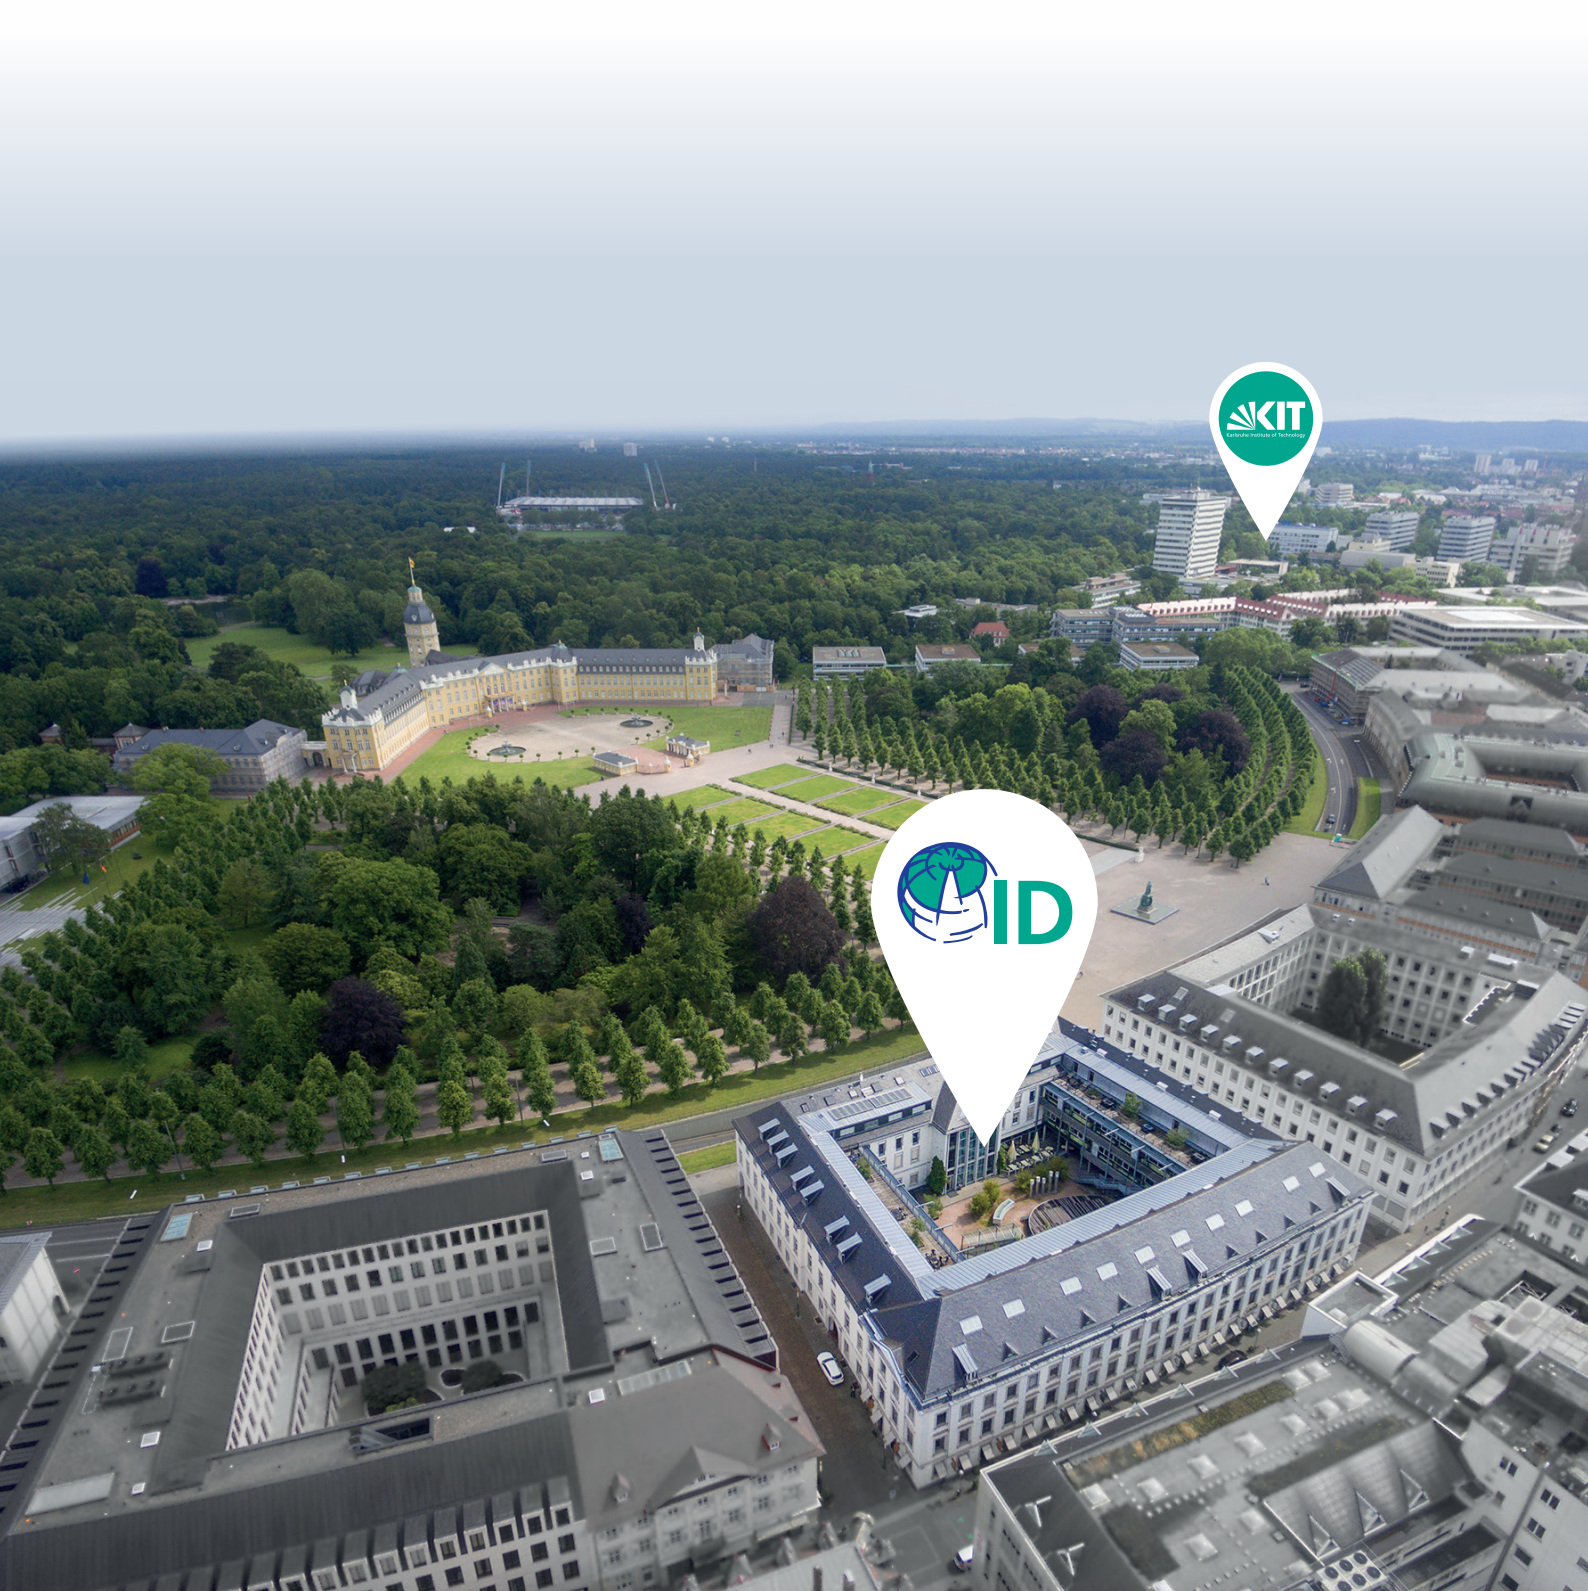

HECTOR SCHOOL
Technology Business School of the KIT

KSOP
Karlsruhe School of Optics & Photonics

3D MATTER
MADE TO ORDER

On the Highway:

A5 From the north, direction Frankfurt & Heidelberg

- on Highway **A5** drive into direction Karlsruhe/Basel
- turn off **A5** at **exit 44** Karlsruhe-Durlach on **B10** direction Karlsruhe
- go on downtown as described below

A8 From the east, direction Munich & Stuttgart

- on Highway **A8** direction Karlsruhe turn off at **exit 41** Karlsruher Dreieck on Highway **A5** direction Frankfurt
- turn off **A5** at **exit 44** Karlsruhe-Durlach on **B10** direction Karlsruhe
- go on downtown as described below

Downtown – Starting from A5, exit 44 Karlsruhe-Durlach

- turn off at **A5 exit 44** Karlsruhe-Durlach on **B10**
- after approx. 1.3 km - turn left on **Ostring/B10**
- after approx. 900 m - turn right on **Wolfartsweierer Str./B10**, direction "Zentrum"
- after approx. 400m - stay right on **Kriegsstraße/B10**
- after approx. 1 km - turn right on **Fritz-Erler-Straße**
- after approx. 400 m - go on semi-left on **Waldhornstraße**
- at the end of the street turn left on **Schlossplatz** and refer to the following map for parking: